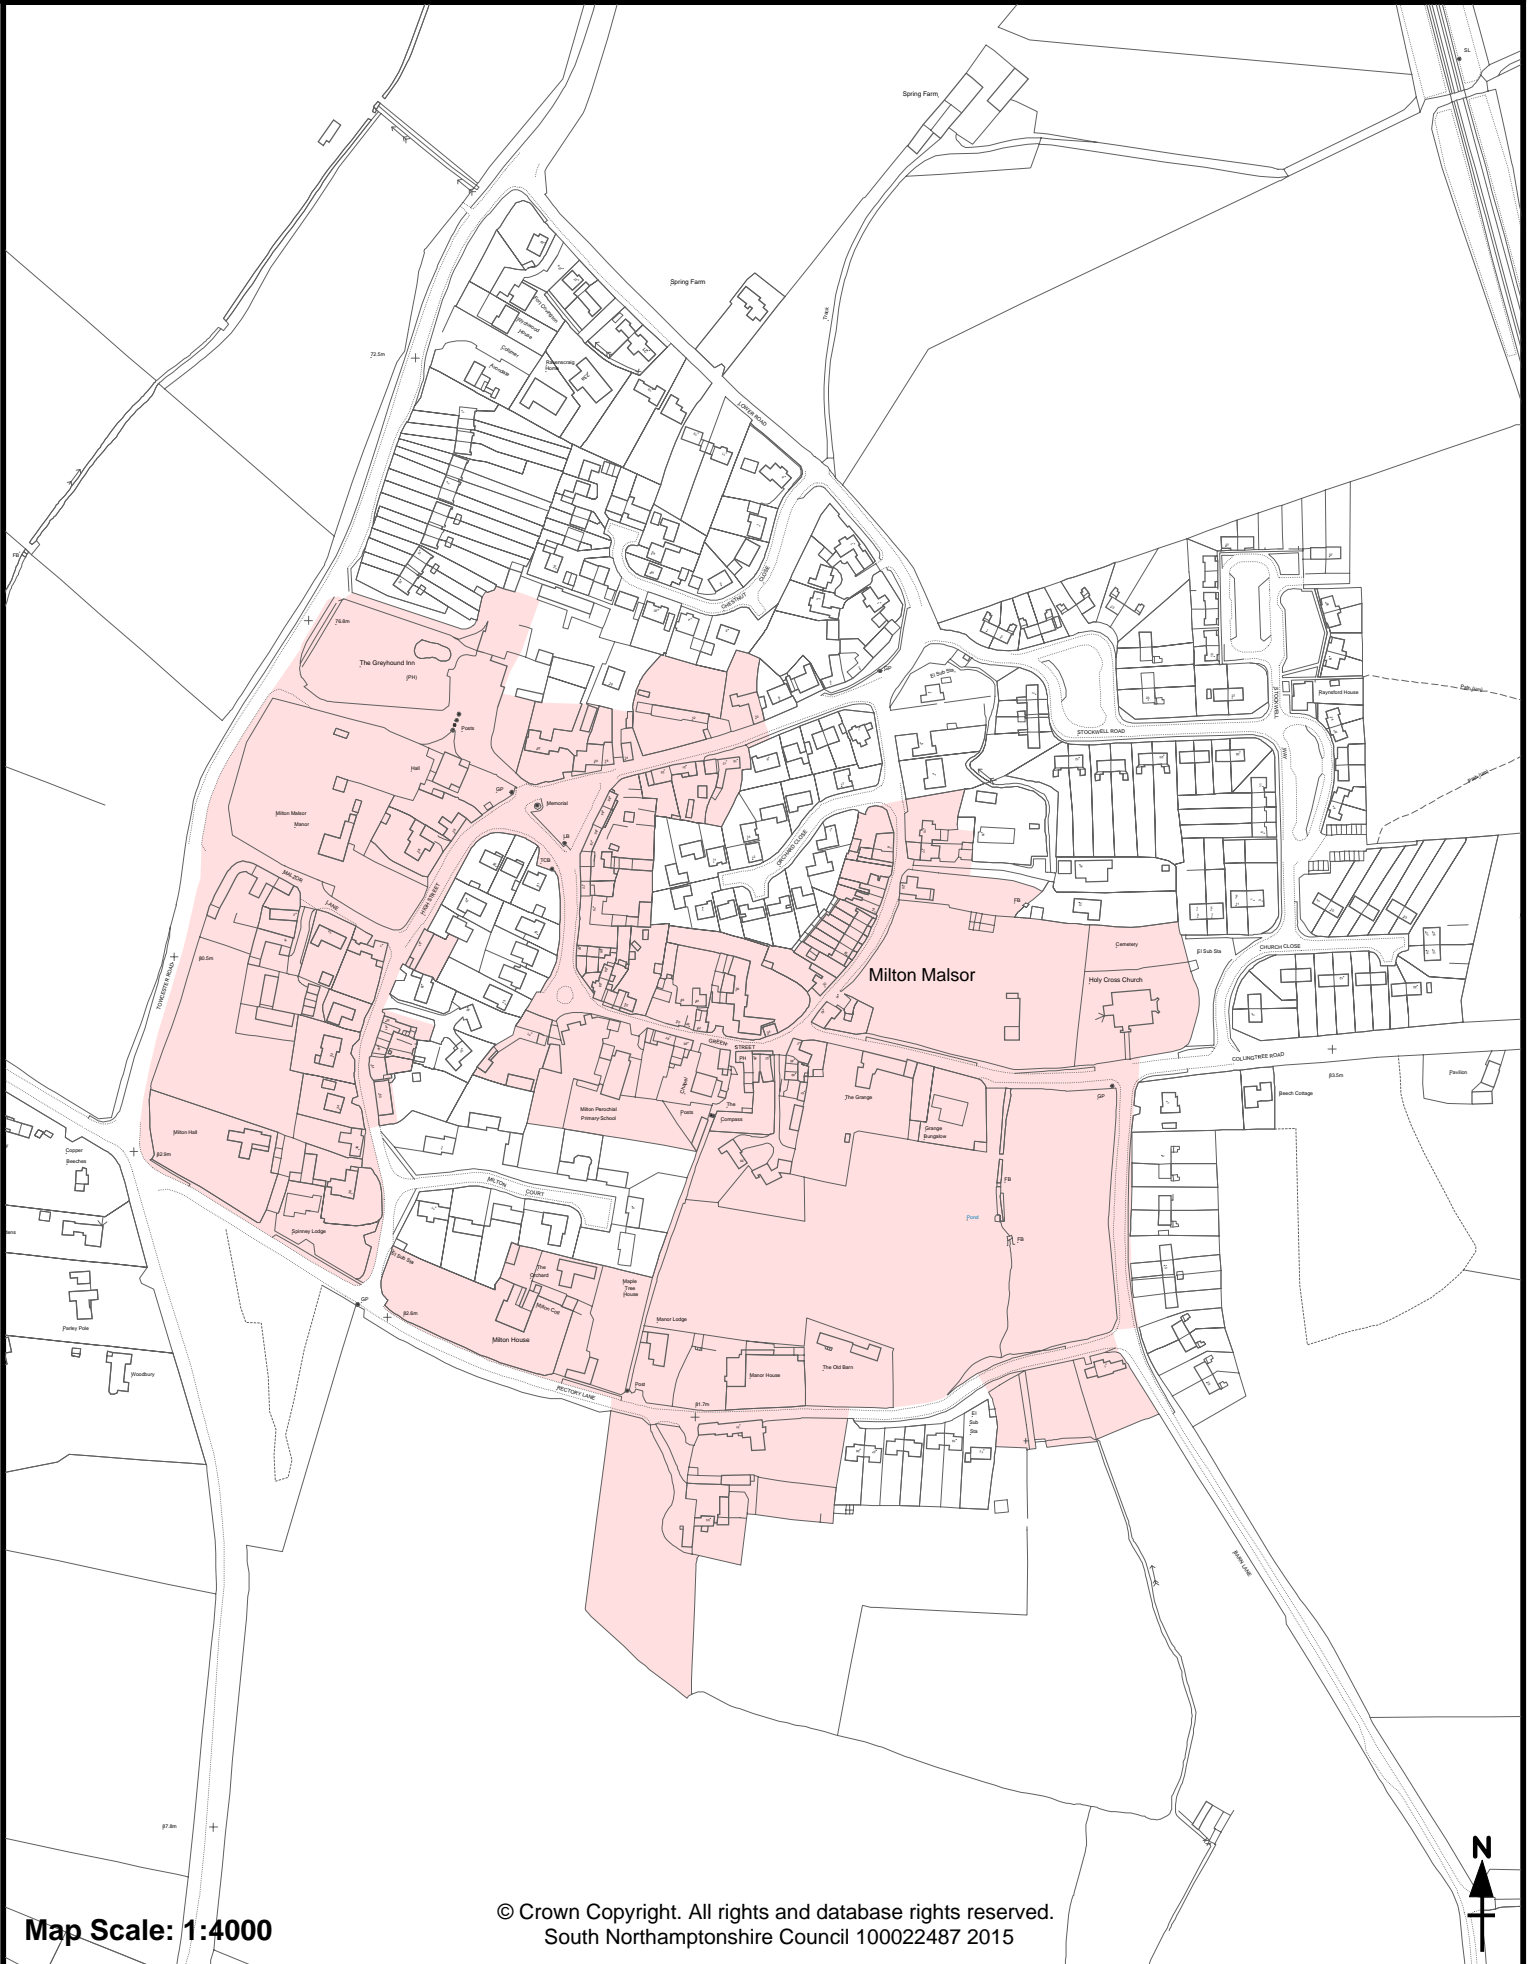

Milton Malsor Conservation Area

South
Northamptonshire
Council

Map Scale: 1:4000

© Crown Copyright. All rights and database rights reserved.
South Northamptonshire Council 100022487 2015